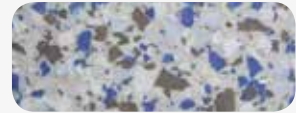

Flowcrete Australia's range of decorative, flaked resin floor finishes are ideally suited to modern contemporary environments providing a shimmering, stylish aesthetic. Fast-track methyl methacrylate options are available to satisfy tight construction schedules, curing in as little as two hours.

## COLOUR CHART

Decorative flaked flooring solutions comprising small flakes in a coloured resin binder.

Black Granite

Freckle

Frosty

Glacier

Grey Granite

Storm

Opal

Pewter

Blue Metal

Moss

MICRO FLAKE BLENDS

If your project requires a bespoke colour flake blend, please don't hesitate to contact your local technical sales representative.

BESPOKE COLOUR FLAKE BLENDS

N.B. 1. When printed or saved externally, this document is uncontrolled and therefore may not be the latest version. 2. The applied colours may differ from the examples shown. For samples, contact your local Flowcrete office. 3. Light colours may require additional coats to achieve desired results. 4. Flowcrete assumes no responsibility for the application of incorrect colour. 5. It is recommended that top coat colours match basecoat colours to achieve desired results.